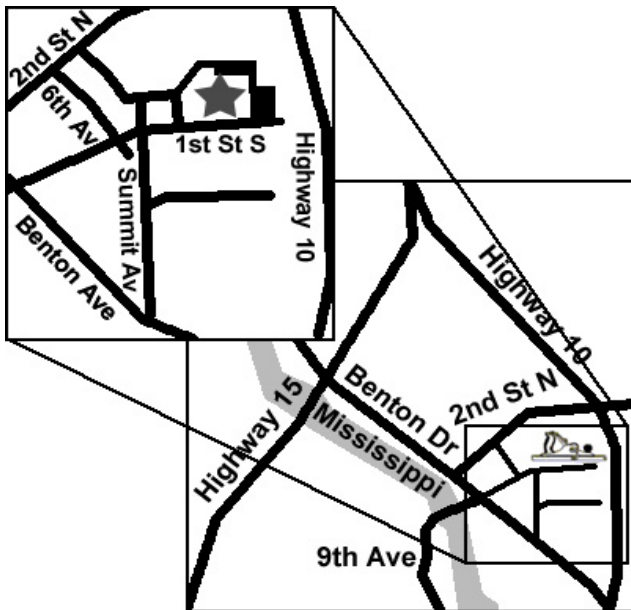

1-866-681-TOOL(8665)
www.acmetools.com • info@acmetools.com
Also Located in Duluth, MN

PO Box 1955
St. Cloud, MN 56302-1955

www.thecmwa.com
newsletter@thecmwa.com

Next Meeting
Wednesday, March 19th at 7:00PM
Sauk Rapids-Rice Middle School
Enter Door 16 (around back) – Room 916